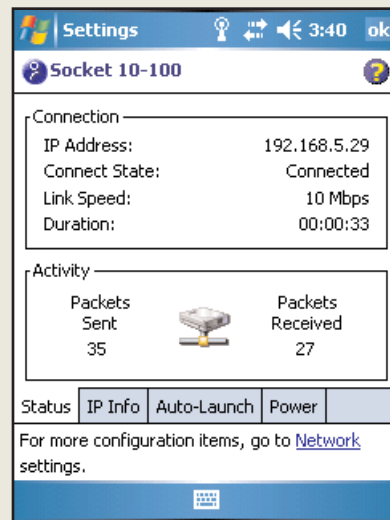

SKU#s

EA2917-722 (Single)

EA2918-723 (20-Pack)

Receive a quick connection summary by clicking the status button.