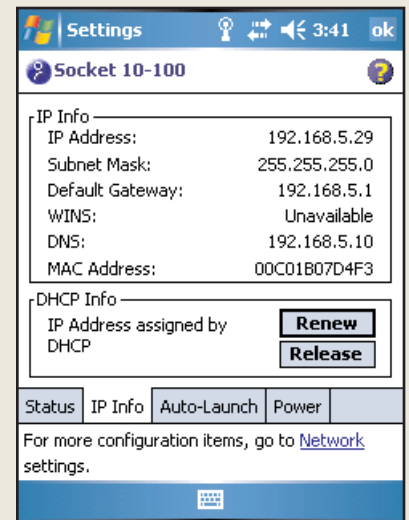

#### Windows Mobile:

Installation Utility, Ethernet driver, control panel applet

The control panel applet features:

- Option to launch any program when card is inserted
- Auto-launch delay setting
- On-screen icons display GoodLink and Activity status
- Applet shows key TCP/IP addresses and MAC address

### SKU#s

EA2917-722 (Single)

EA2918-723 (20-Pack)

Receive a quick connection summary by clicking the status button.

The Socket software makes it easy to view IP address information.

Sales Offices  
Corporate Headquarters:  
39700 Eureka Drive  
Newark, CA 94560 USA